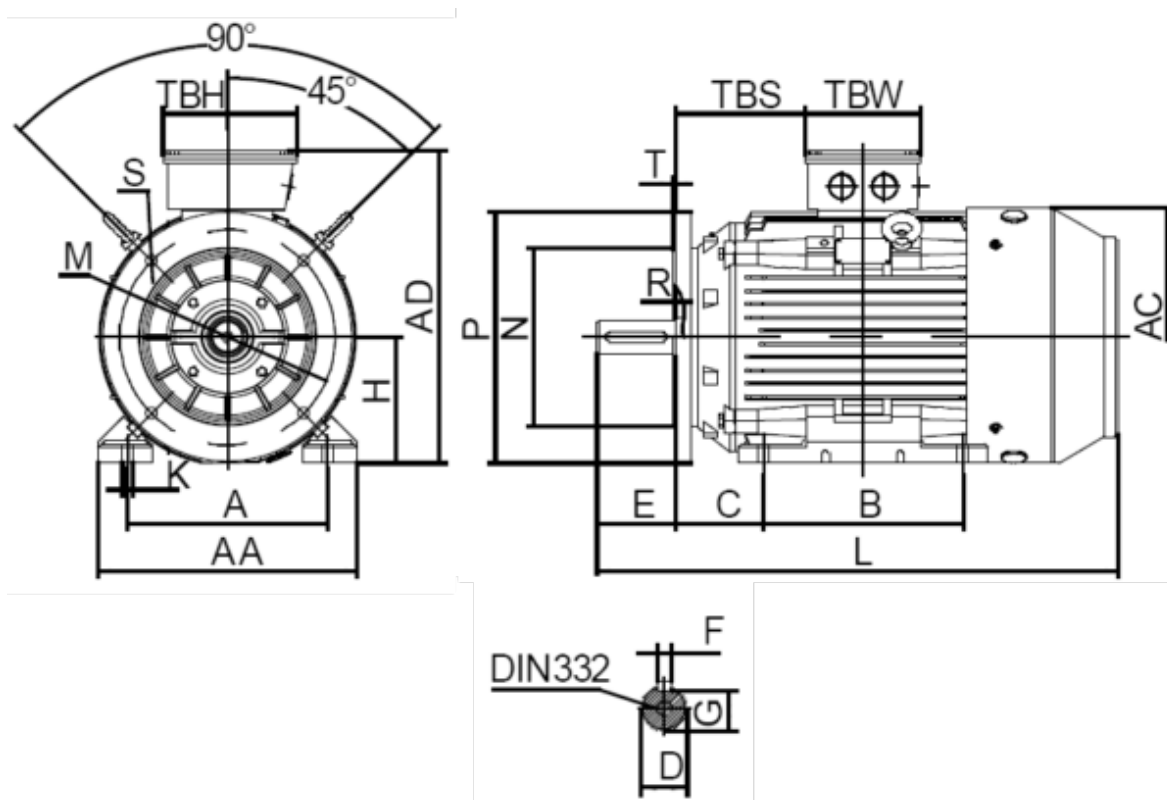

# Data Sheet

Article number: 25030150022701

Description: Kleedrive T3C 132M3-2 15.0KW 2800 rpm  
3x400/690V 50HZ IP55 B35 Eff=91,9%

## Measures

A = 216	F = 10	TBW = 134
AA = 263	G = 33	
AC = Ø259	H = 132	
AD = 332	HD = 200	
B = 178	K = Ø12	
C = 89	L = 5005	
D = Ø38	TBH = 134	
E = 80	TBS = 61.5	